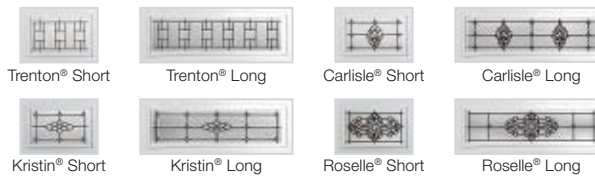

Leaded Series (Glass)

DECORATIVE INSERT SERIES WINDOWS

UV-protected cellular plastic insert designs snap into either the inside or outside of the window frame for easy cleaning or to change designs. Windows are offered in single strength, double strength, acrylic, obscure or insulated glass. Short windows are 19-1/2" x 12" and long windows are 40-1/2" x 12".

Available on These Models

- 9201 T42F
- 9131 T41F
- 4301 T51F
- 4051 T40F