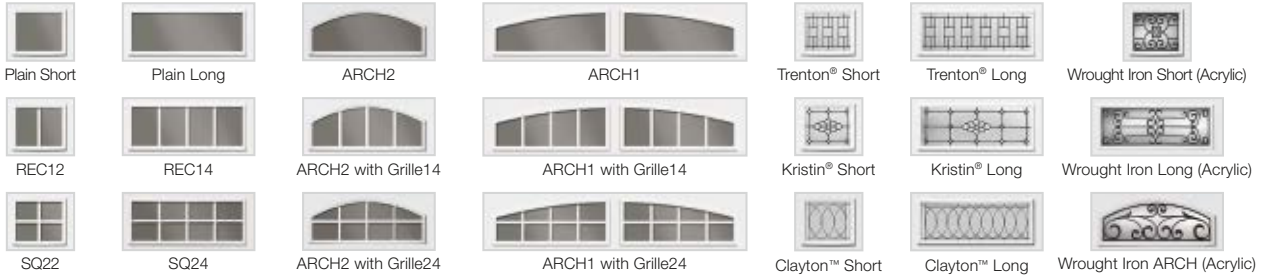

WINDOW OPTIONS

Our windows add natural light to your garage while adding curb appeal to your home. All Clopay window frames are UV-protected and are color matched to our prefinished door colors. Window frames screw in from the inside for easy glass replacement or to change designs.

CONTEMPORARY/ARCHITECTURAL SERIES WINDOWS

These windows are from Clopay's Contemporary/Architectural Series, featuring a larger viewing area and are available on select models and heights. Short windows are 19-1/2" x 16" and long windows are 42" x 16".

Available on These Models

- 9202 9139*
- 9201 4302
- 9208* 4301
- 9205 4308*
- 9209* 4305
- 9132 4309*
- 9131 4132
- 9138* 4138*

Windows are available single pane or insulated in clear, frosted, obscure and narrow reed designs.

*Models available only with plain, rectangular grille and square grille windows.