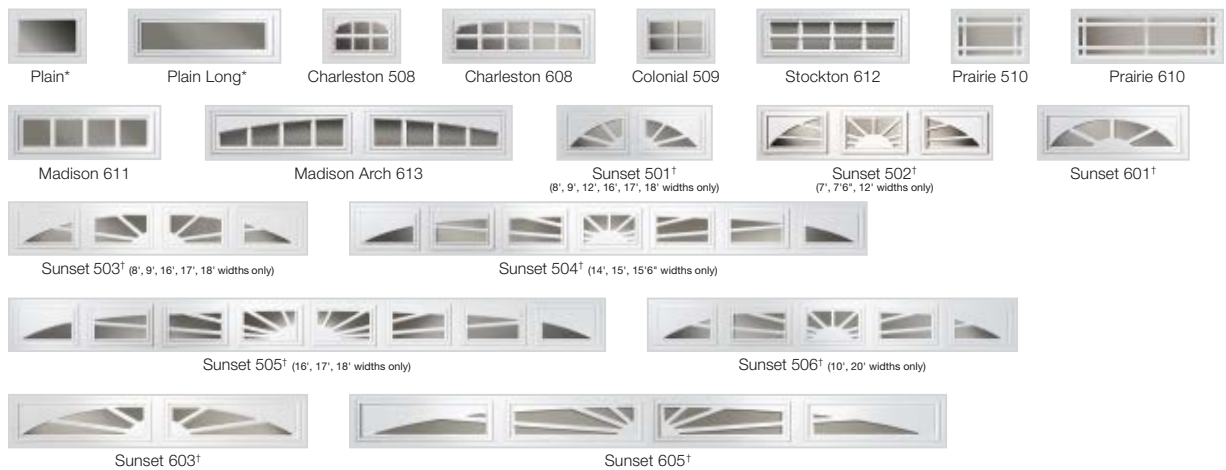

Windows are available single pane or insulated in clear, frosted, obscure and rain designs. Clear acrylic also available.

*Shown with clear glass.

†Sunset windows not available on Ultra-Grain® doors.

Additional charges for optional glass apply.